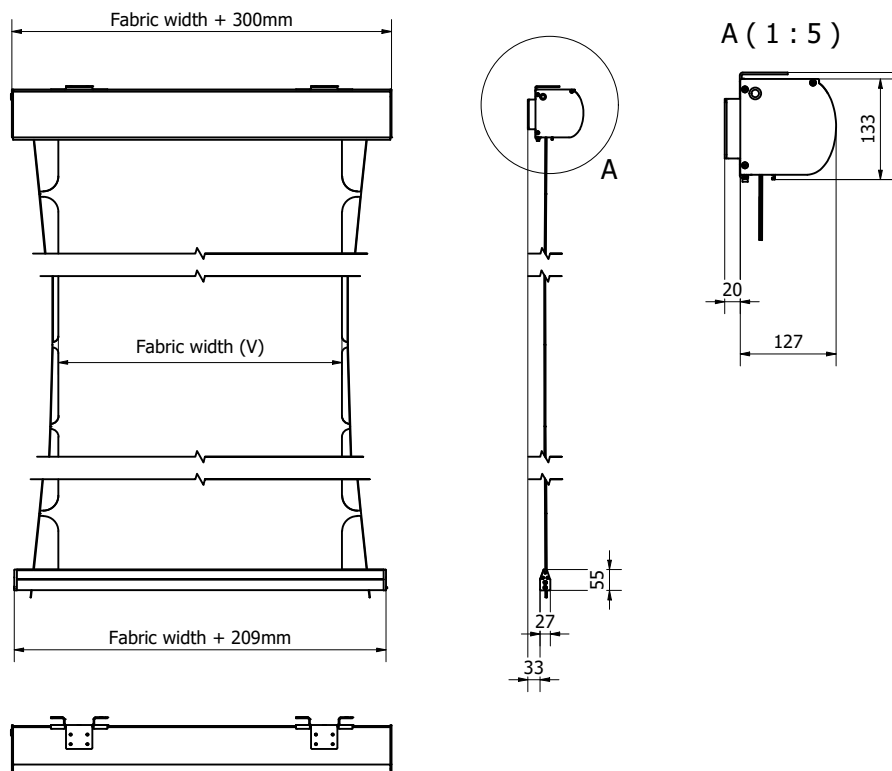

STANDARD FORMATS LOKE

1:1 The screen format is 1:1. No black borders.

4:3 NO BLACK BORDERS The screen format is 4:3. No black borders.

16:9 The screen has 5 cm wide black borders. The format of the viewing area is 16:9.

16:10 The screen has 5 cm wide black borders. The format of the viewing area is 16:10.

STANDARD FORMATS LOKE TT

4:3 NO BLACK BORDERS The screen format is 4:3. No black borders.

16:9 The screen has 5 cm wide black borders. The format of the viewing area is 16:9.

16:10 The screen has 5 cm wide black borders. The format of the viewing area is 16:10.

2:35:1 The screen has 5 cm wide black borders. The format of the viewing area is 2:35:1

SCREEN DIMENSIONS LOKE TAB TENSION