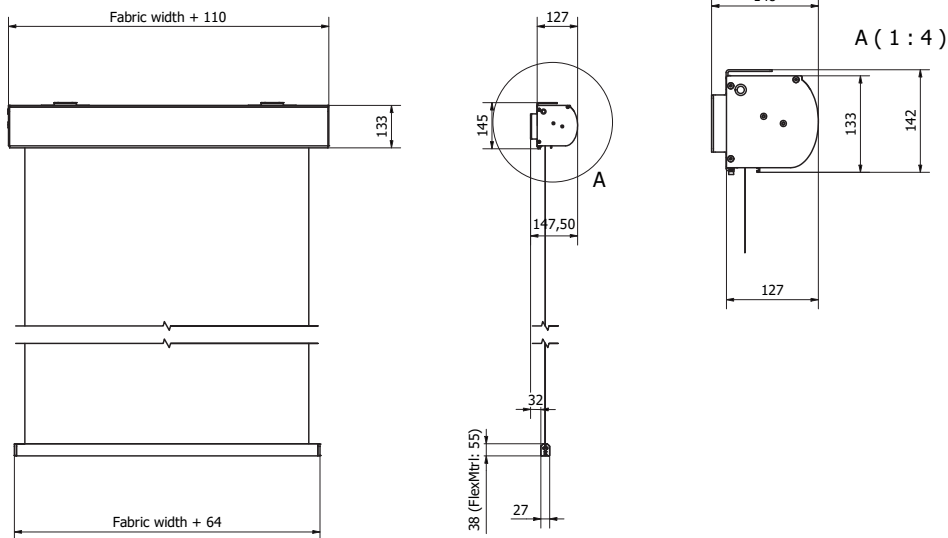

SCREEN DIMENSIONS LOKE

SCREEN SURFACES

Arctiq
Matt white front surface, fibre glass support, black-backed. Gain 1.0.

Xpert
White front surface, PVC free. Flame retardant (B1) Excellent surface flatness and colour temp. Gain 1.0.

FlexWhite
Pliable matt white front surface, superb colour rendition, Full HD & 8K compliant. Gain 1.0.

*The size of the bottom profile varies depending on the fabric material

MOTOR CONTROL

ENYROOM-ER MOTOR
Built-in controls
Enyroom-ER radio receiver
Dry contact (RJ12 connector)

Accessories
Radio remote controls
Autolink (App & röst Control)
Dry contact transmitter
WiFi-box App-control
IP-box

INSTALLATION/WIRED MOTOR
Accessories
Control box (RS232, RF, IR,
12V trigger,
Dry contact transmitter)

STANDARD FORMATS LOKE

1:1 The screen format is 1:1. No black borders.

4:3 NO BLACK BORDERS The screen format is 4:3. No black borders.

16:9 The screen has 5 cm wide black borders. The format of the viewing area is 16:9.

16:10 The screen has 5 cm wide black borders. The format of the viewing area is 16:10.

STANDARD FORMATS LOKE TT

4:3 NO BLACK BORDERS The screen format is 4:3. No black borders.

16:9 The screen has 5 cm wide black borders. The format of the viewing area is 16:9.

16:10 The screen has 5 cm wide black borders. The format of the viewing area is 16:10.

2:35:1 The screen has 5 cm wide black borders. The format of the viewing area is 2:35:1