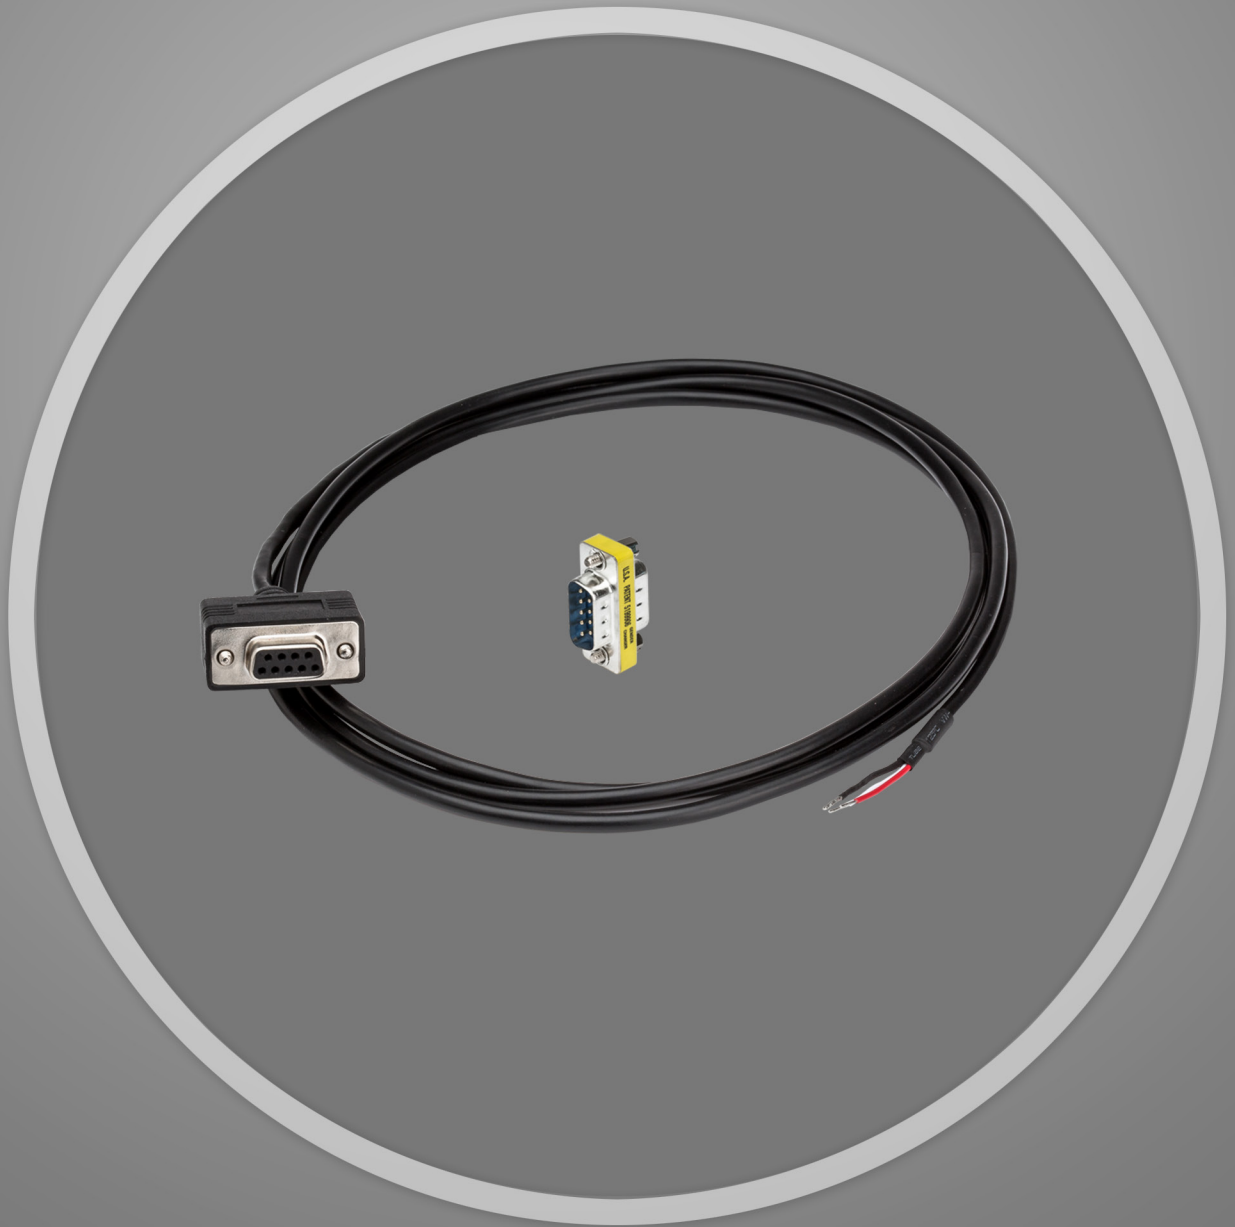

# SUP-232-MFO

HIGH QUALITY SERIAL CABLE

# SUP-232-MFO

## Superio High Quality Serial Cable

The 232-MFO Series high quality Serial/RS-232 Cables are ideal for installation in professional applications. Super soft and smooth surface makes it suitable for installations in wire pipes as well as in AV-racks. For your convenience we include a gender changer.

Technical specification:	
Cable OD:	3.85mm
PIN Out:	2 - Red, 3 - White, 5 - Black