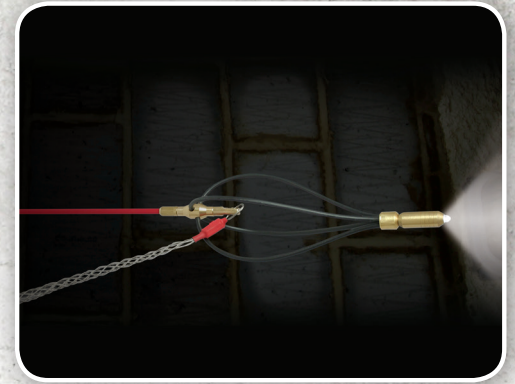

Glider

Glider **SRGLIDE**

The Glider allows your rods to navigate even the most hostile terrain without digging into loft insulation or getting caught on joists and debris.

- Glides over uneven surfaces
- Skips over obstacles (suspended ceilings)
- Ideal for use with a Super Beam and Super Grip