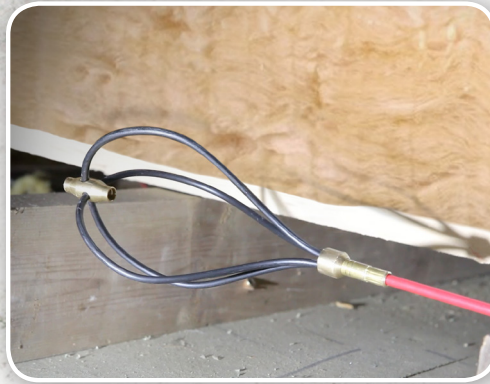

Glider

Glider **SRGLIDE**

The Glider allows your rods to navigate even the most hostile terrain without digging into loft insulation or getting caught on joists and debris.

- Glides over uneven surfaces
- Skips over obstacles (suspended ceilings)
- Ideal for use with a Super Beam and Super Grip