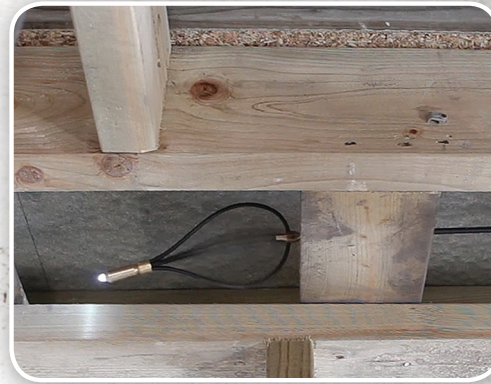

Glider

Glider **SRGLIDE**

The Glider allows your rods to navigate even the most hostile terrain without digging into loft insulation or getting caught on joists and debris.

- Glides over uneven surfaces
- Skips over obstacles (suspended ceilings)
- Ideal for use with a Super Beam and Super Grip