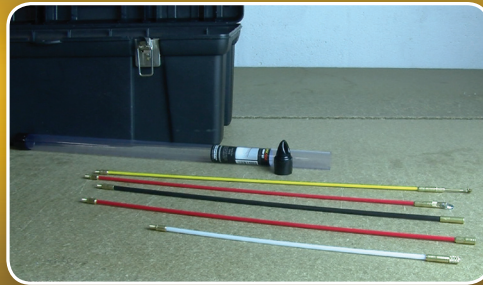

Handy Set **CRHS**

This shorter set of rods, 500mm in length, offers the ideal solution when working in confined spaces. They share the same thread size as the 1m rods and are compatible with any Super Rod attachment. They easily fit into your tool box as well!

Why is it ideal for working in confined spaces?

- 2 metres of rod, 4 flexibilities and 4 innovative attachments.
- Designed & Manufactured in the UK.
- Adoxim 5 is EXCLUSIVE to Super Rod, the only rod material that has been specifically designed to reduce splintering and increase flexibility.
- AXM fittings designed for strength - all fittings on the end of our rods are mechanically crimped, which allows them to carry a load of 200kg. This is very important when pulling cables every day.