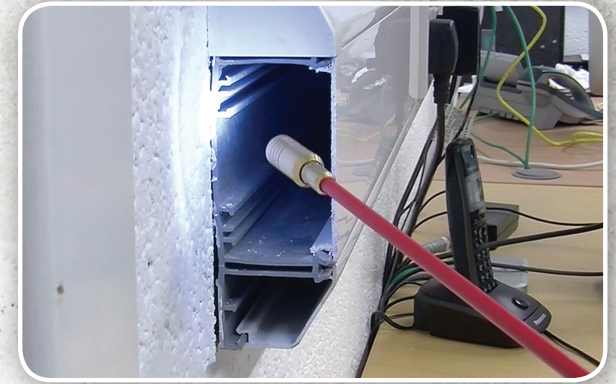

Super Beam

Super Beam **CRSB**

Illuminate any dark space with this highly useful torch attachment. The Super Beam is a self-contained LED torch attachment that turns your Cable Rod set into an instant inspection tool!