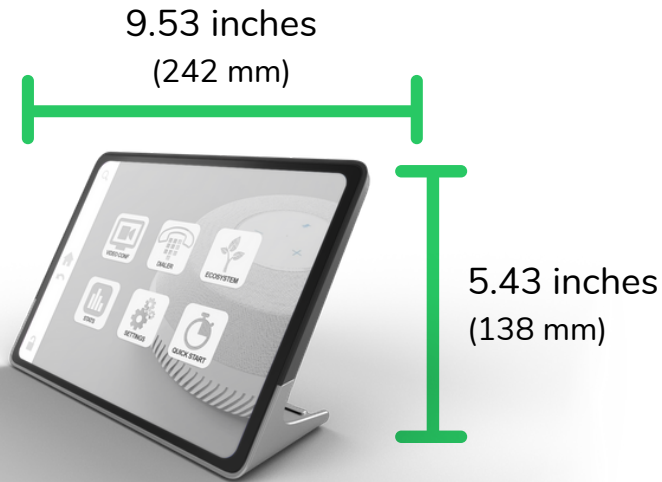

### Size & Weight

Height: 5.43 inches (138 mm)

Width: 9.53 inches (242 mm)

Depth: 3.54 inches (90 mm)

Weight: 1.5 lbs

### Additional Features

Three mounting options: lay down at 45 degree angle, sit up at 60 degree angle, or can be swivel mounted

Access the Stem ecosystem and see data rich statistics, reports, or access administrative controls