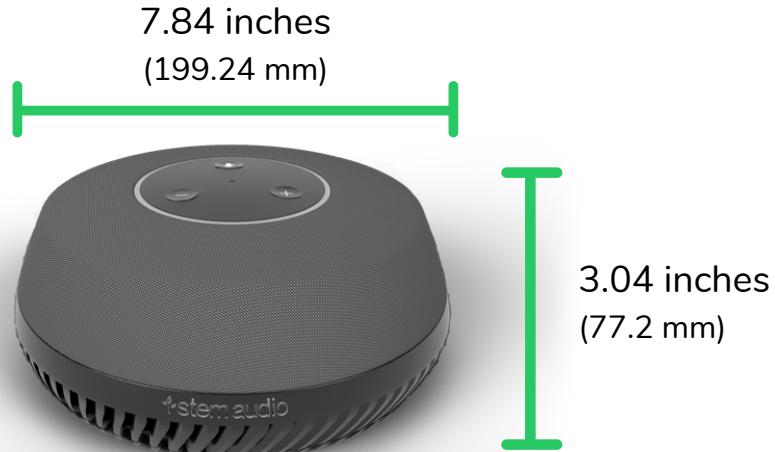

Table

Spec Sheet

Size & Weight

Diameter: 7.84 inches (199.24 mm)

Height: 3.04 inches (77.2 mm)

Weight: 2.2lbs

What's in the Box?

USB Type A to USB Type B Cable

Ethernet Cable

Networking & Ports

Ethernet (supports PoE+)

USB Type B

Additional Features

9 beamforming microphones circle the perimeter

Controls: Volume Up, Down, and Mute

LED lights highlight voice direction

10' optimal coverage

Noise Cancellation

Eco-Canceling

De-Reverb