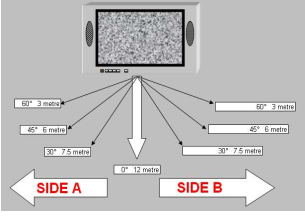

Symbol	Function	SYS CODE: 01 Code (RC5)
	Stand By	0C
	HDMI 1	37
	HDMI 2	36
	HDMI 3	32
	HDMI 4	34
	Direct Programme	01
	Direct Programme	02
	Direct Programme	03
	Direct Programme	04
	Direct Programme	05
	Direct Programme	06
	Direct Programme	07
	Direct Programme	08
	Direct Programme	09
	Direct Programme	00
	Back (Return)	0A
	Volume Decrease -	11
	Volume Increase +	10
	Mute	0D
	Brightness Up	1D
	Brightness Down	1E
	Source	38
	Cursor Up	14
	Cursor Left	15
	OK (Select)	35
	Cursor Right	16
	Cursor Down	13
	Menu	30
	Scheduler	2B
	EXIT	25
	Audio Settings	0F
	Signage	1F
	Aspect Ratio	0B
	Browser	3B
	Picture	26
	dynamic, cinema, game...	33
	PLAY	19
	STOP	18
	PAUSE	31
	SEARCH BACK	1B
	SEARCH FORWARD	1C
	Media Player	39
	Settings URL	3C
	Wireless Display	2F
	Network	22
	SET / UNSET	1A
	INFO	12
	Video Wall Settings	27

Min. Emit Power : 70µw/cm²

DIMENSIONS	
Width	
Length	
Depth	
Weight	

	CONDITION	SPECIFICATION
DROP TEST	Drop the sample with batteries from a height of 80 cm to the ground which is covered with a flat wooden board of 30 mm thickness, the test is performed at 6 faces.	1) No functional failure is allowed 2) No mechanical crack on the product is allowed